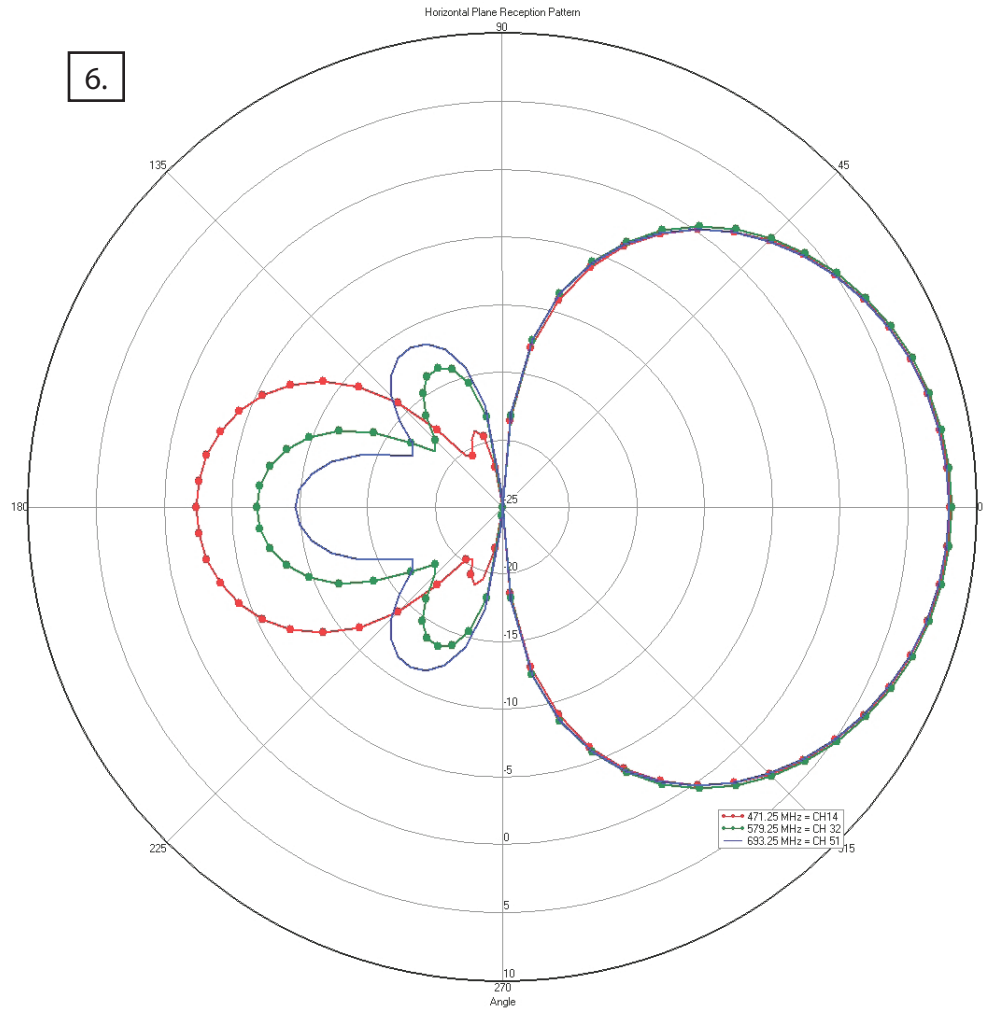

6. ClearStream 1 Horizontal Plane Reception Patterns

The ClearStream 1 has very forgiving aiming characteristics with more than 70 degrees of beamwidth across the main lobe as well as a powerful secondary rear lobe. This allows the C1 to receive signals from multiple directions with a single fixed installation.