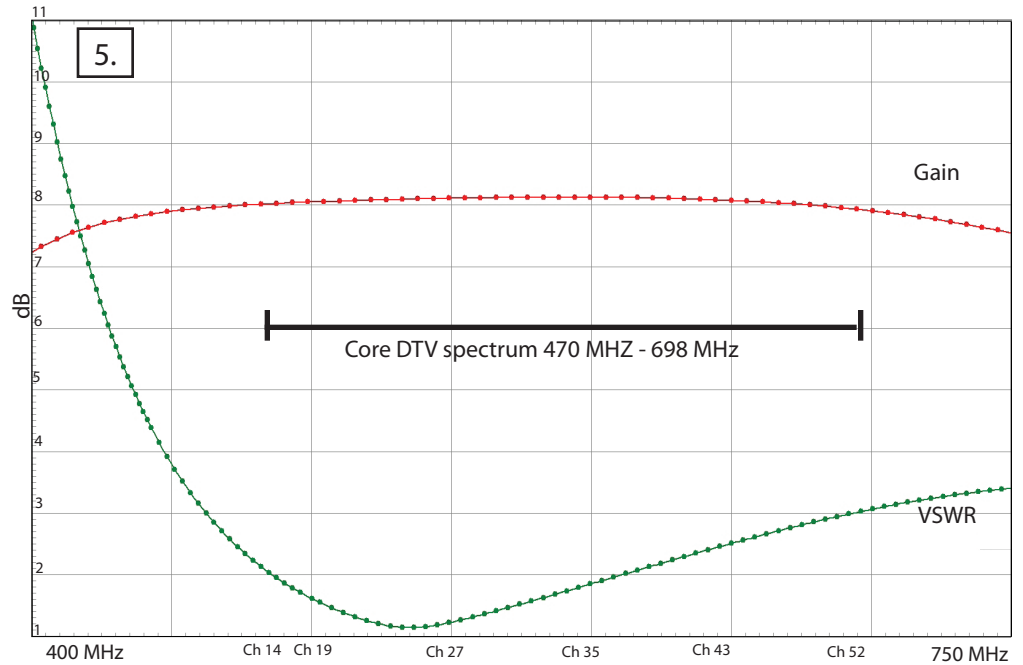

Performance

5. ClearStream 1 Gain and VSWR vs Frequency

Gain is a measure of an antenna's ability to concentrate radiated power from a particular direction. Unlike other antennas that claim high peak values, The gain of the C1 is not only extremely high but nearly uniform across the DTV spectrum

VSWR (Voltage Standing Wave Ratio). The method used to compute losses from impedance mismatches. The lower the number the better. If the VSWR = 1 then there is no loss.

The efficiency of an antenna is how much signal received by the antenna actually makes it to the cable.

The C1 is an extremely efficient antenna. At its optimum frequency, the mismatch loss for the C1 is very low - less than .1 dB.