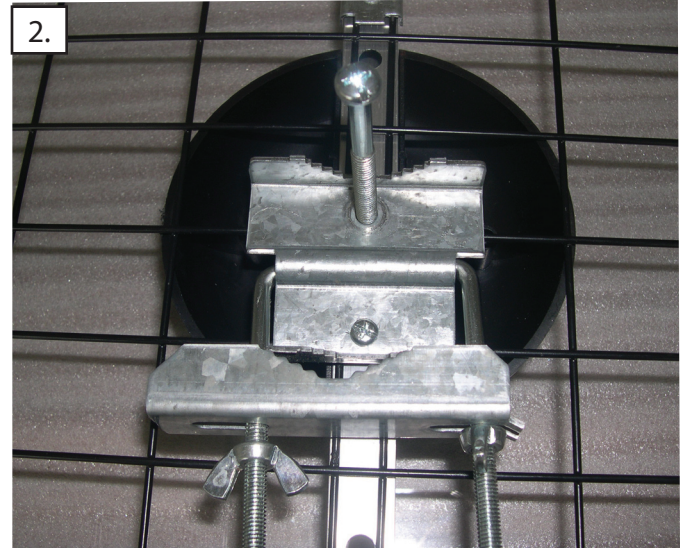

# C1 - CLEARSTREAM 1 ANTENNA ASSEMBLY

**1. The ClearStream 1 antenna comes with:**

- 1 reflector
- 1 tapered loop element
- 75 ohm transformer (internal)
- 1 threaded bolt
- 1 adjustable mast clamp

**2.** Feed the supplied bolt through hole in U clamp assembly.

**3.** Align the two halves of the separating column and attach the reflector (grid) to the antenna element (Tapered loop) by threading the bolt through the center of the column. Tighten.

**4. Assembly complete.** Attach the C1 antenna to any kind of mast or mount (up to 2" in diameter) with the adjustable U bolt clamp. The 75 ohm coax connector is in the center rear.