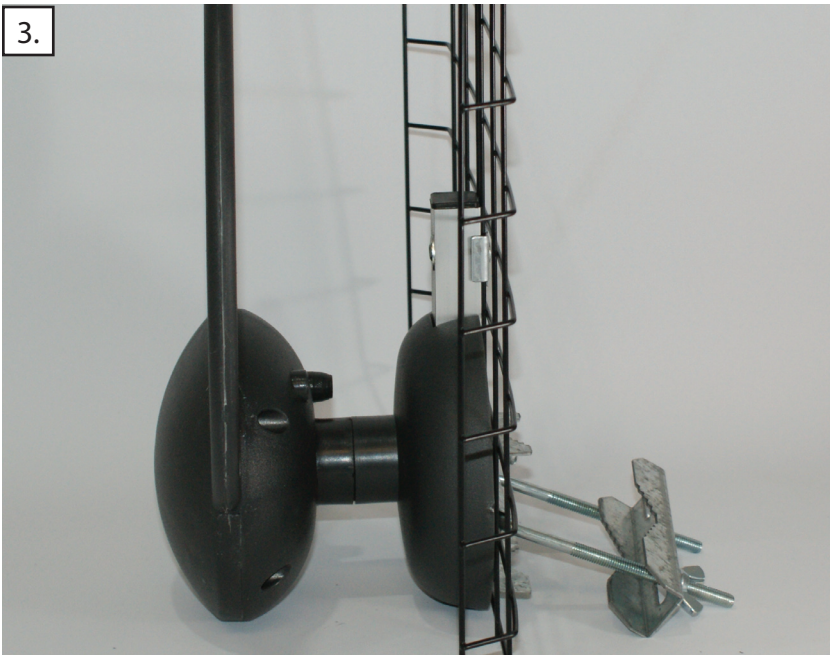

# C1 - CLEARSTREAM 1 ANTENNA ASSEMBLY

**1. The ClearStream 1 antenna comes with:**

- 1 reflector
- 1 tapered loop element
- 75 ohm transformer (internal)
- 1 threaded bolt
- 1 adjustable mast clamp

**2.** Feed the supplied bolt through hole in U clamp assembly.

**3.** Align the two halves of the separating column and attach the reflector (grid) to the antenna element (Tapered loop) by threading the bolt through the center of the column. Tighten.

**4. Assembly complete.** Attach the C1 antenna to any kind of mast or mount (up to 2" in diameter) with the adjustable U bolt clamp. The 75 ohm coax connector is in the center rear.

## 6. ClearStream 1 Horizontal Plane Reception Patterns

The ClearStream 1 has very forgiving aiming characteristics with more than 70 degrees of beamwidth across the main lobe as well as a powerful secondary rear lobe. This allows the C1 to receive signals from multiple directions with a single fixed installation.