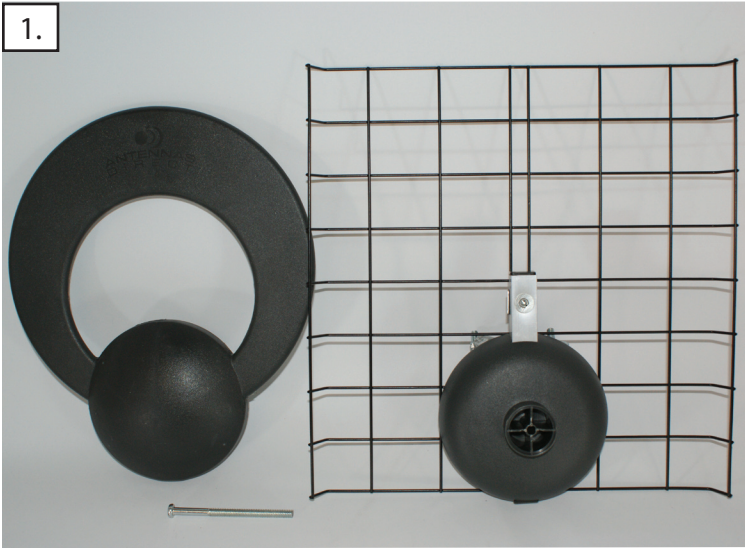

# C1 - CLEARSTREAM 1 ANTENNA ASSEMBLY

**1. The ClearStream 1 antenna comes with:**

- 1 reflector
- 1 tapered loop element
- 75 ohm transformer (internal)
- 1 threaded bolt
- 1 adjustable mast clamp

**2.** Feed the supplied bolt through hole in U clamp assembly.

**3.** Align the two halves of the separating column and attach the reflector (grid) to the antenna element (Tapered loop) by threading the bolt through the center of the column. Tighten.

**4. Assembly complete.** Attach the C1 antenna to any kind of mast or mount (up to 2" in diameter) with the adjustable U bolt clamp. The 75 ohm coax connector is in the center rear.